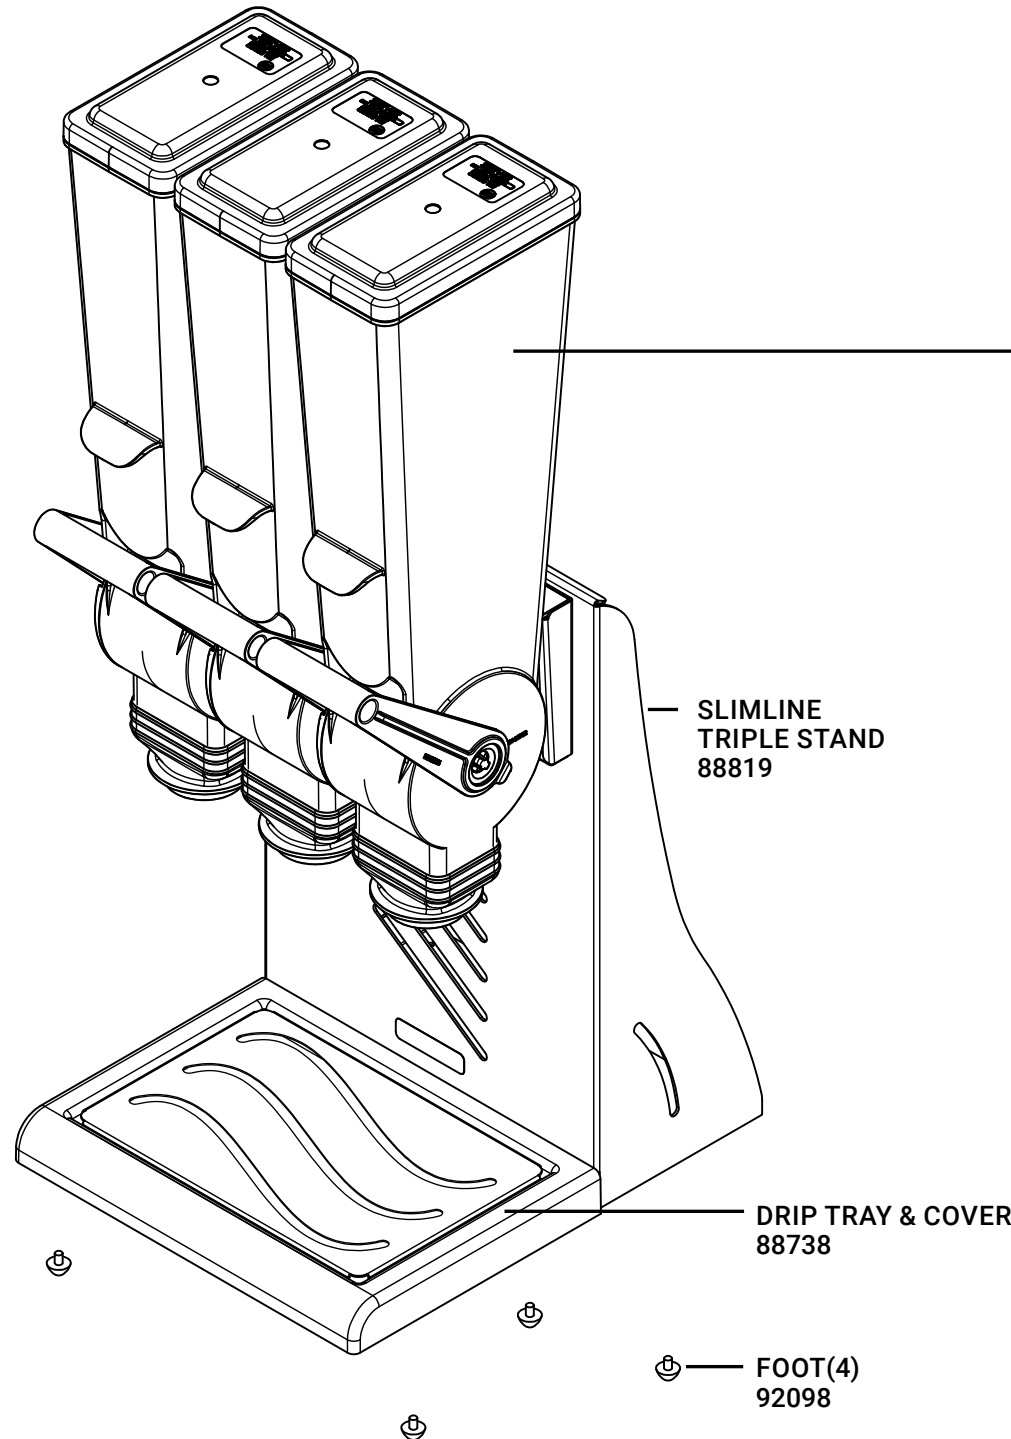

SERVER

• E S S E N T I A L S •

262.628.5600 | 800.558.8722
spsales@server-products.com

88740

SlimLine Triple Countertop

CONTAINS
QTY. 3 OF
SLIMLINE
DFD-2L
88779

SLIMLINE
TRIPLE STAND
88819

DRIP TRAY & COVER
88738

FOOT(4)
92098