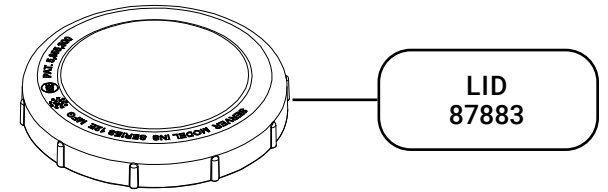

# 100951

InSeason  
Spread-Wide  
Disbursement  
Pattern  
Custom White  
.176 TSP Trigger

*Complete View for Reference*

**SERVER**  
INTELLIGENT BY DESIGN

LID  
87883

BODY  
87884

CLOSER PLATE  
87095

SPREADER  
87156

TRIGGER ASSEMBLY  
100950  
WHITE, 0.176 TSP  
PORTION

A line drawing of the trigger assembly component, labeled TRIGGER ASSEMBLY 100950. It is a small, rectangular component with a spring and a button. The trigger assembly is shown from a side perspective.