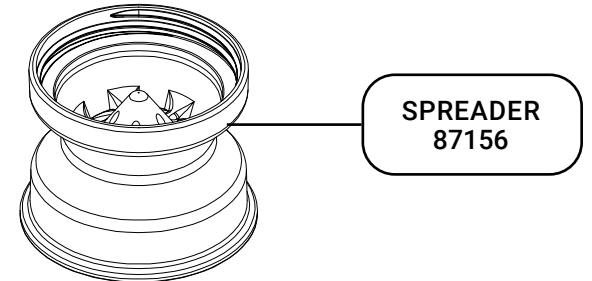

# 100951

InSeason  
Spread-Wide  
Disbursement  
Pattern  
Custom White  
.176 TSP Trigger

*Complete View for Reference*

**SERVER**  
INTELLIGENT BY DESIGN

LID  
87883

BODY  
87884

CLOSER PLATE  
87095

SPREADER  
87156

TRIGGER ASSEMBLY  
100950  
WHITE, 0.176 TSP  
PORTION

A line drawing of the trigger assembly component, labeled TRIGGER ASSEMBLY 100950. It is a small, rectangular component with a spring and a button. The trigger assembly is shown from a side perspective.