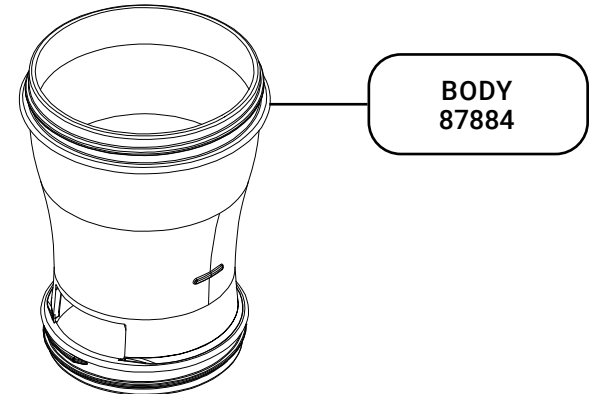

# 100951

InSeason  
Spread-Wide  
Disbursement  
Pattern  
Custom White  
.176 TSP Trigger

*Complete View for Reference*

**SERVER**  
INTELLIGENT BY DESIGN

LID  
87883

BODY  
87884

CLOSER PLATE  
87095

SPREADER  
87156

TRIGGER ASSEMBLY  
100950  
WHITE, 0.176 TSP  
PORTION

A line drawing of the trigger assembly component, labeled TRIGGER ASSEMBLY 100950. It is a small, rectangular component with a spring and a button. The trigger assembly is shown from a side perspective.